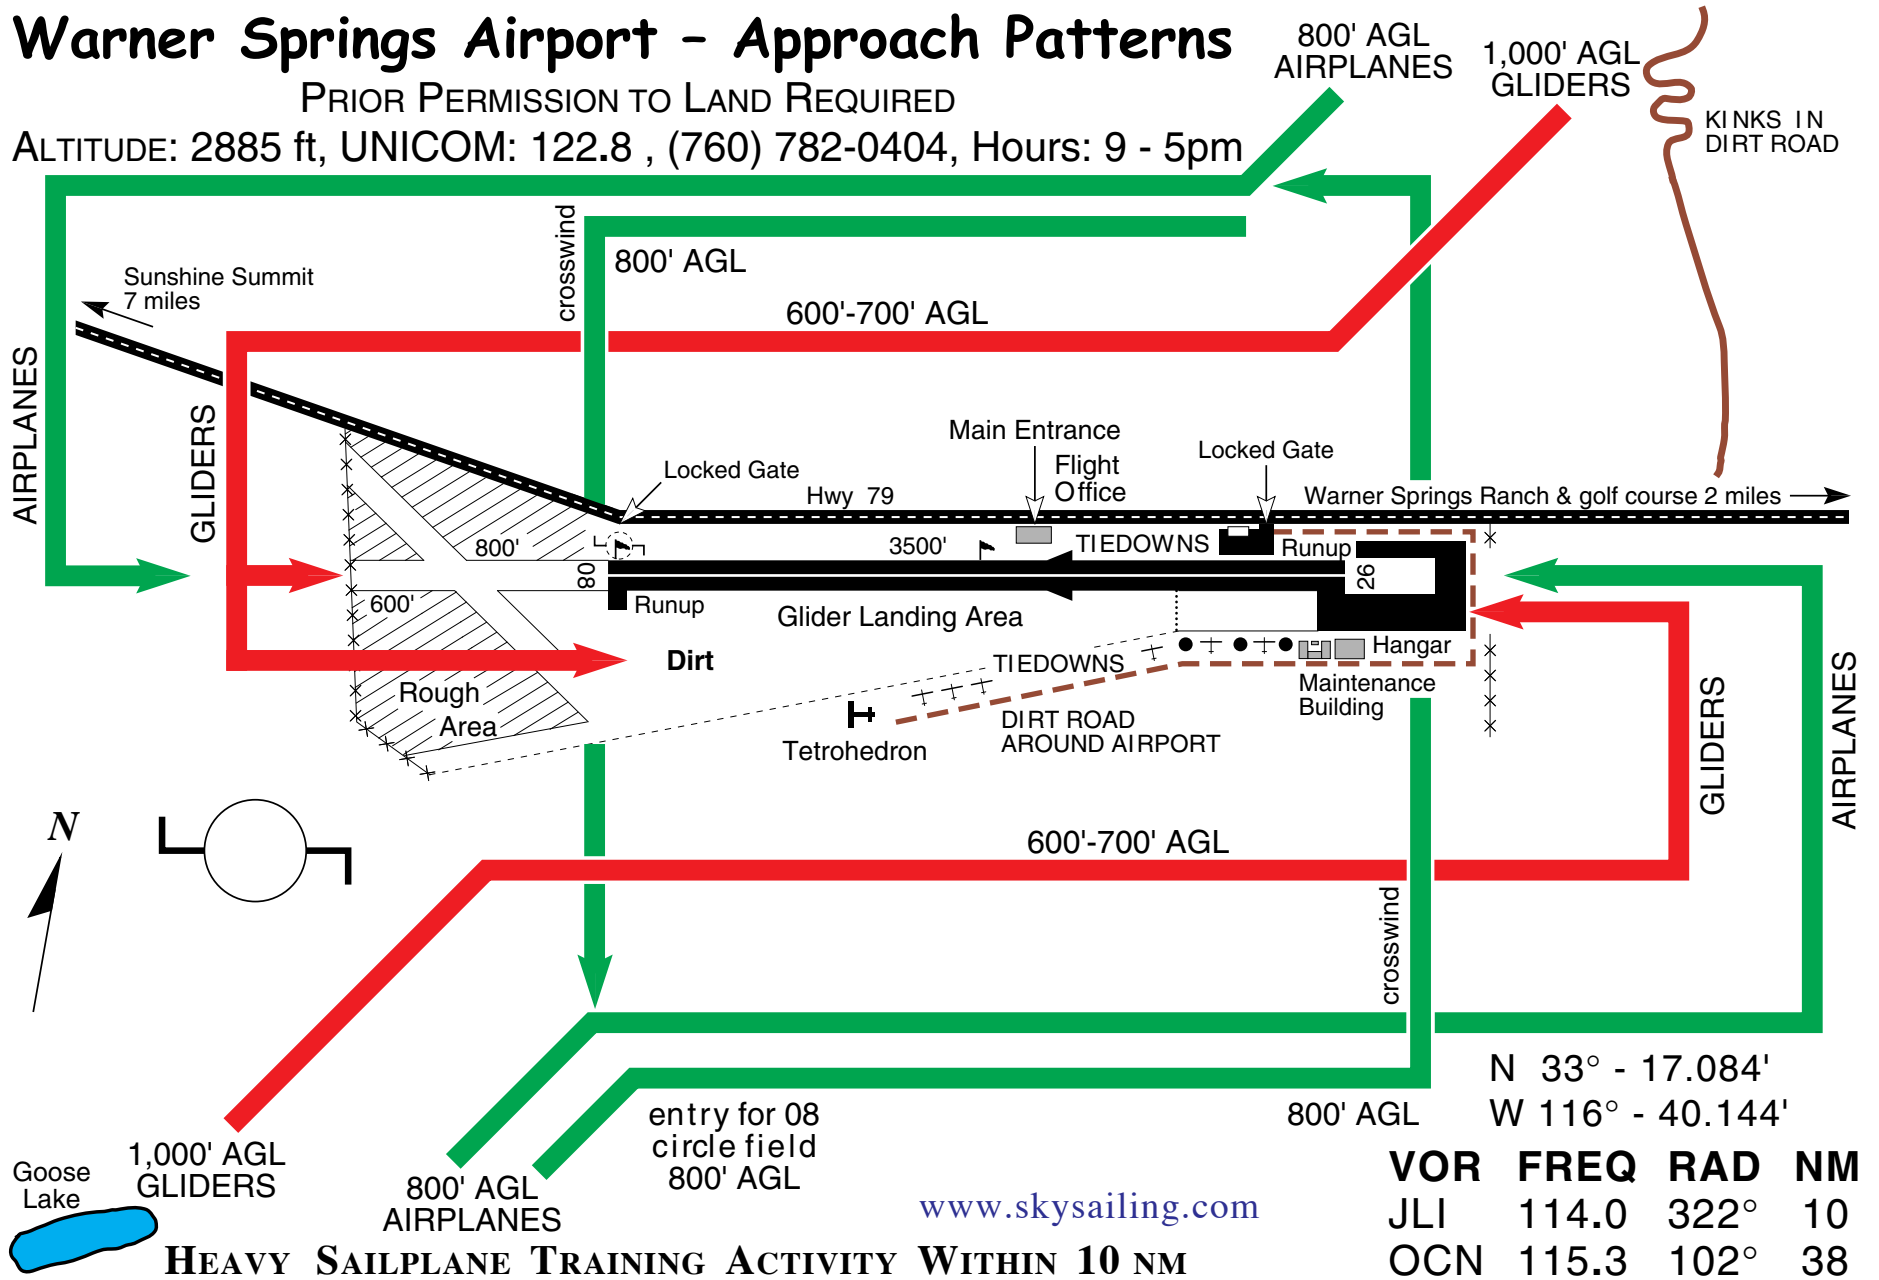

# Warner Springs Airport - Approach Patterns

PRIOR PERMISSION TO LAND REQUIRED

ALTITUDE: 2885 ft, UNICOM: 122.8 , (760) 782-0404, Hours: 9 - 5pm

G \_\_\_ F \_\_\_ W \_\_\_ A \_\_\_ T \_\_\_ T \_\_\_ S \_\_\_ Begin @ \_\_\_ ' agl